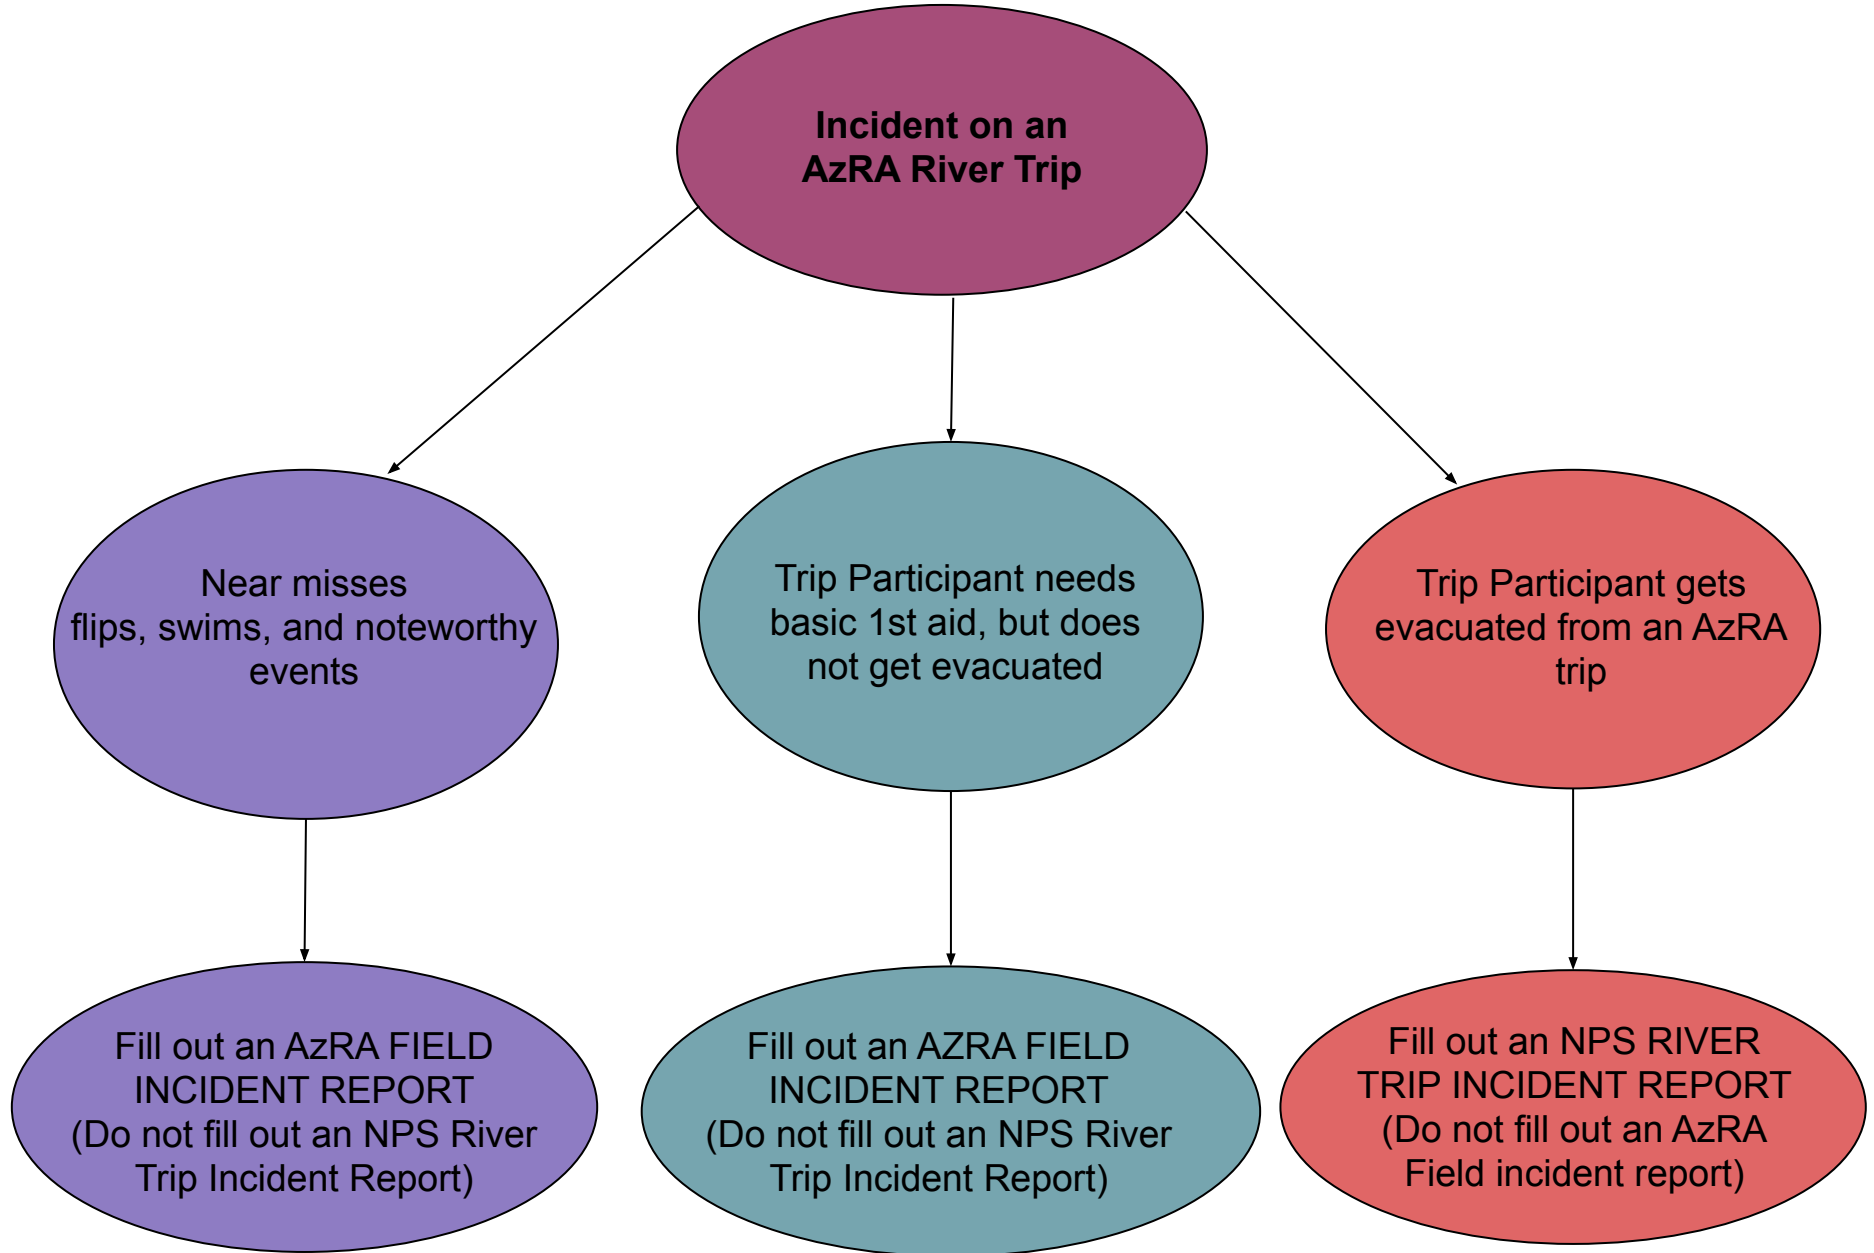

WHEN TO FILL OUT A FIELD INCIDENT REPORT
OR A RIVER TRIP INCIDENT REPORT
You only need one or the other!

**Incident on an
AzRA River Trip**

Near misses
flips, swims, and noteworthy
events

Trip Participant needs
basic 1st aid, but does
not get evacuated

Trip Participant gets
evacuated from an AzRA
trip

Fill out an AzRA FIELD
INCIDENT REPORT
(Do not fill out an NPS River
Trip Incident Report)

Fill out an AZRA FIELD
INCIDENT REPORT
(Do not fill out an NPS River
Trip Incident Report)

Fill out an NPS RIVER
TRIP INCIDENT REPORT
(Do not fill out an AzRA
Field incident report)